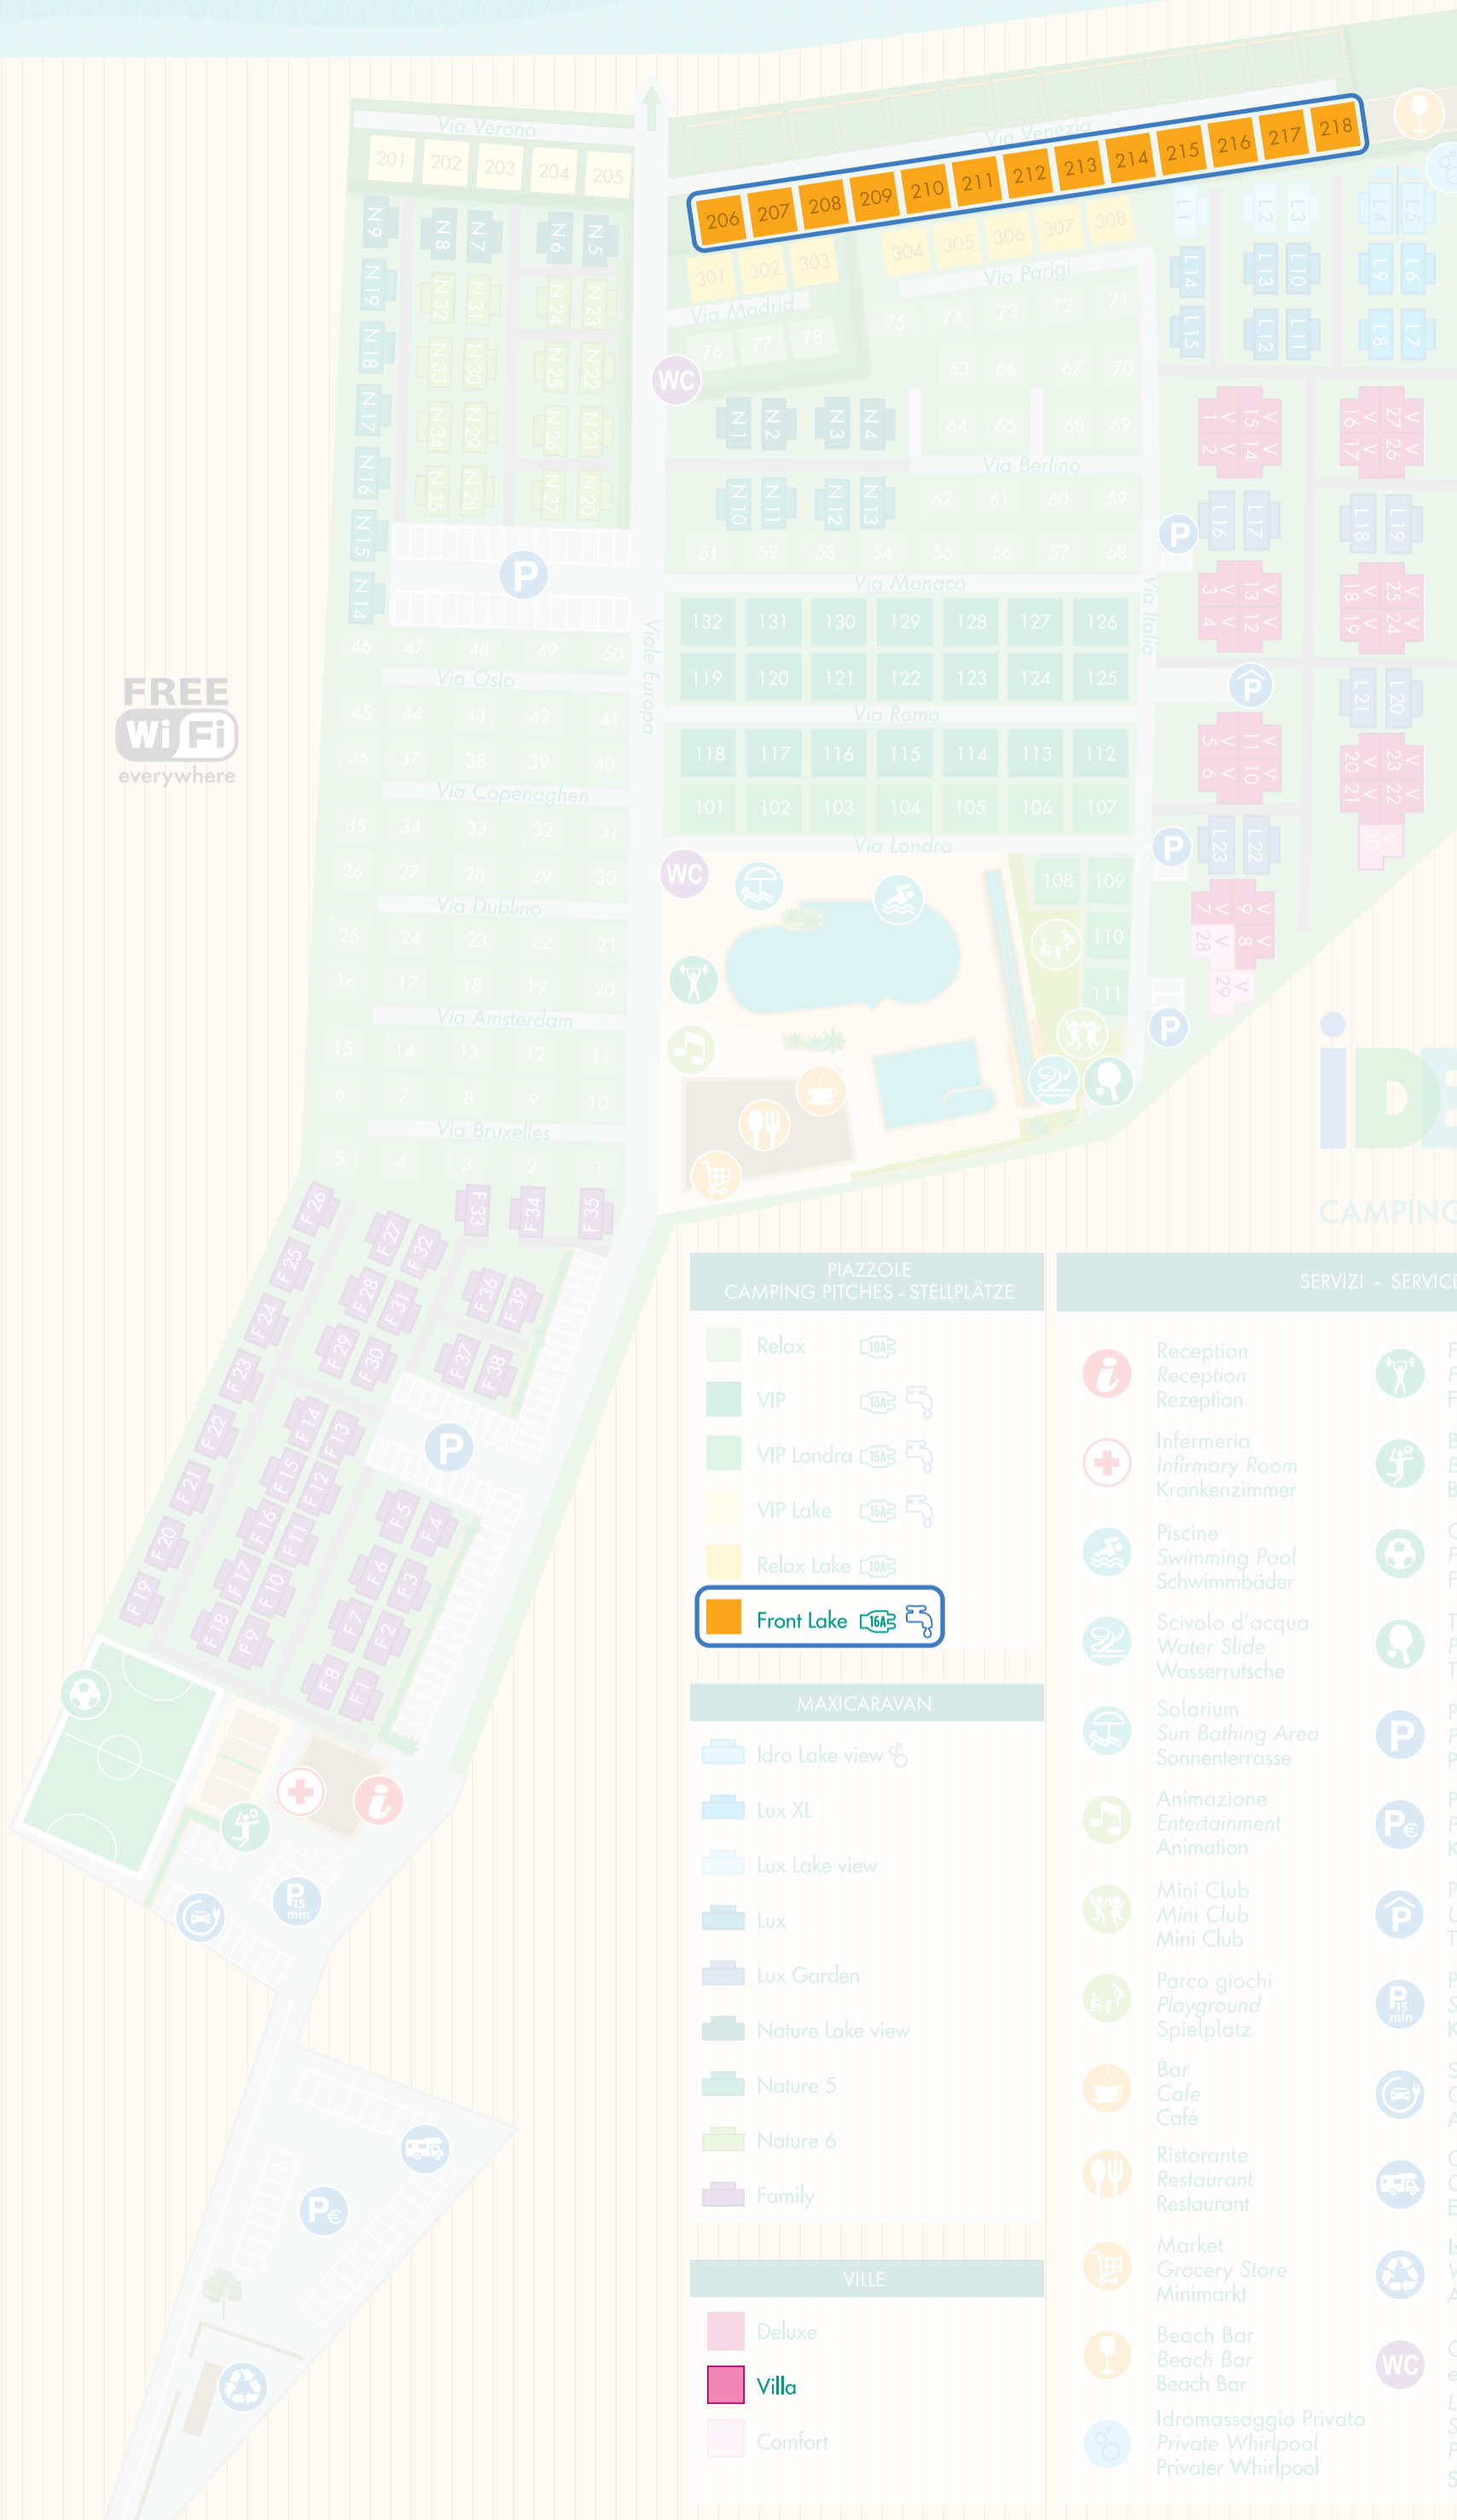

FREE
WiFi
everywhere

PIAZZOLE
CAMPING PITCHES - STELLPLÄTZE

- Relax
- VIP
- VIP Londra
- VIP Lake
- Relax Lake
- Front Lake**

MAXICARAVAN

- Idro Lake view
- Lux XL
- Lux Lake view
- Lux
- Lux Garden
- Nature Lake view
- Nature 5
- Nature 6
- Family

IDEALAZISE
CAMPING AND VILLAGE ★★★★★